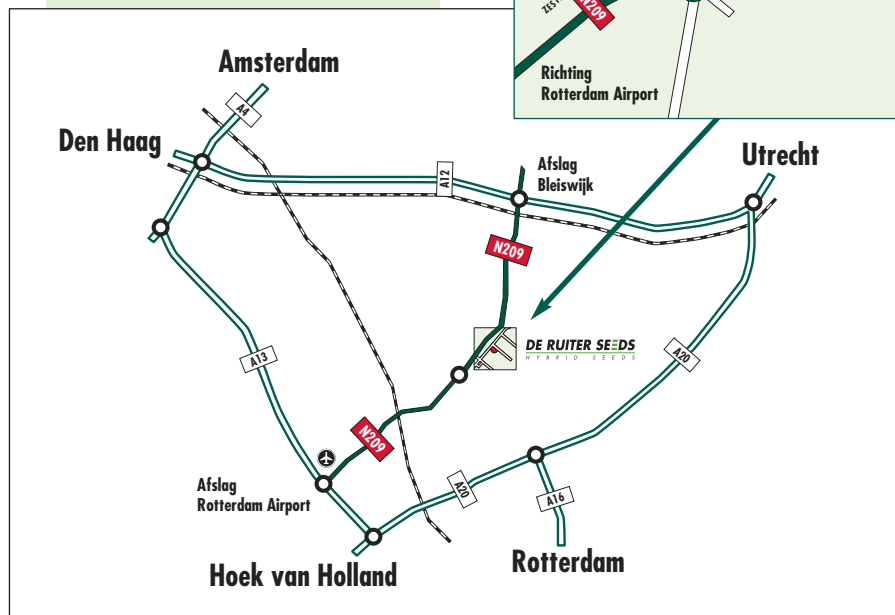

ROUTEBESCHRIJVING *per auto*

Vanuit het Oosten:

A12 richting Utrecht-Den Haag, afslag Bleiswijk. Richting Bleiswijk aanhouden (N209).

Onder de weg door en de spoorwegovergang over. Het 5e stoplicht linksaf.

Gelijk rechtsaf (Leeuwenhoekweg). Na ca. 300 m. ziet u links De Ruiter Seeds.

Vanuit het Noorden:

A4 richting Den Haag, A12 richting Zoetermeer-Utrecht, afslag Bleiswijk.

Richting Bleiswijk aanhouden (N209). Over de spoorwegovergang. Het 5e stoplicht linksaf.

Gelijk rechtsaf (Leeuwenhoekweg). Na ca. 300 m. ziet u links De Ruiter Seeds.

Vanuit het Zuiden:

A16 richting Dordrecht-Rotterdam, A20 richting Hoek van Holland, A13 richting Den Haag, afslag Rotterdam Airport. Bovenaan de afrit gaat u rechtsaf (N209). Het 4e stoplicht rechtsaf.

Gelijk rechtsaf (Leeuwenhoekweg). Na ca. 300 m. ziet u links De Ruiter Seeds.

ADRES/ADDRESS

Leeuwenhoekweg 52

2661 CZ Bergschenhoek

The Netherlands

Telephone +31 10 529 22 22

DIRECTIONS *by car*

From the East:

A12 direction Utrecht-Den Haag, exit Bleiswijk. Maintain direction Bleiswijk (N209). Pass under the highway and cross the railroad. Turn left at the fifth traffic lights. Turn right immediately (Leeuwenhoekweg).

After approx. 300 m. you will see De Ruiter Seeds on your left.

From the North:

A4 direction Den Haag, A12 direction Zoetermeer-Utrecht, exit Bleiswijk. Maintain direction Bleiswijk (N209). Cross the railroad. Turn left at the fifth traffic lights. Turn right immediately (Leeuwenhoekweg).

After approx. 300 m. you will see De Ruiter Seeds on your left.

From the South:

A16 direction Dordrecht-Rotterdam, A20 direction Hoek van Holland, A13 direction Den Haag, exit Rotterdam Airport. At the end of the exit turn right (N209). Turn right at the fourth traffic lights. Turn right immediately (Leeuwenhoekweg). After approx. 300 m. you will see De Ruiter Seeds on your left.